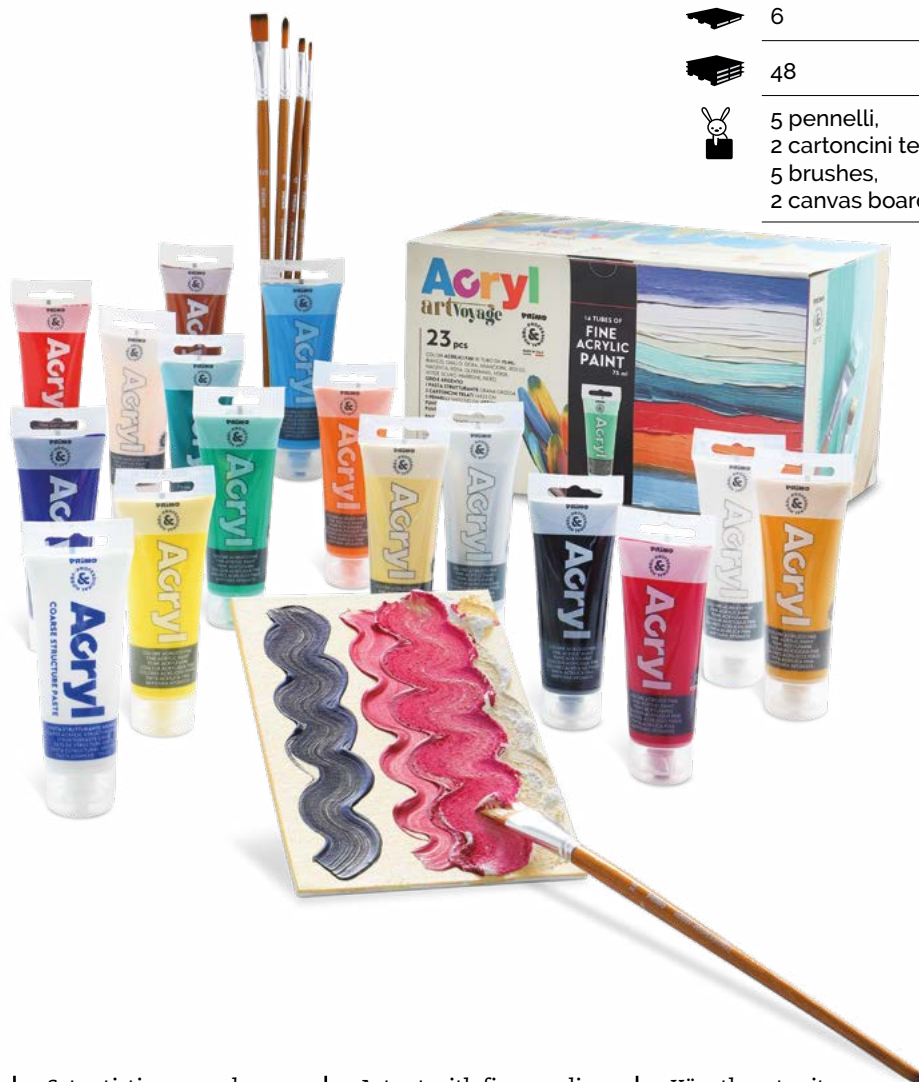

Künstlerset mit feiner Acrylfarbe in Tube à 75 ml, 8 Farben, 1 Leinwandkarton: 18x24 cm, 5 Pinseln: rund 5, 8; flach 6, 10, 18.

Kit d'artiste avec peinture acrylique fine en tube à 75 ml, 8 couleurs, 1 carton entoilé 18x24 cm, 5 pinceaux: rond 5, 8; plat 6, 10, 18.

	4201BOX3
	8006919242014
	-
	6
	34.5x27.5x20 cm
	7.2 kg
	8
	72
	5 pennelli, 1 cartoncino telato; 5 brushes, 1 canvas board

	BIANCO WHITE REF. 420TA75100
	GIALLO PRIMARIO PRIMARY YELLOW REF. 420TA75201
	VERMIGLIONE VERMILION REF. 420TA75300
	MAGENTA MAGENTA REF. 420TA75301
	OLTREMARE ULTRAMARINE REF. 420TA75500
	CYAN CYAN REF. 420TA75501
	VERDE BRILLANTE BRIGHT GREEN REF. 420TA75610
	NERO BLACK REF. 420TA75800

16
75 ml

	420BOX1
	8006919319303
	-
	2
	33x32.5x21 cm
	4.78 kg
	6
	48
	5 pennelli, 2 cartoncini telati; 5 brushes, 2 canvas boards

	BIANCO WHITE REF. 420TA75100
	GIALLO PRIMARIO PRIMARY YELLOW REF. 420TA75201
	ARANCIONE ORANGE REF. 420TA75250
	OCRA OCHRE REF. 420TA75270
	VERMIGLIONE VERMILLION REF. 420TA75300
	MAGENTA MAGENTA REF. 420TA75301
	ROSA PINK REF. 420TA75330
	OLTREMARE ULTRAMARINE REF. 420TA75500
	CYAN CYAN REF. 420TA75501
	VERDE BRILLANTE BRIGHT GREEN REF. 420TA75610
	SMERALDO EMERALD REF. 420TA75641
	SIENA BRUCIATA BURNT SIENA REF. 420TA75730
	NERO BLACK REF. 420TA75800
	ARGENTO SILVER REF. 420TA75910
	ORO GOLD REF. 420TA75920
	PASTA GRANA GROSSA COARSE-GRAINED PASTE REF. 420TASG75